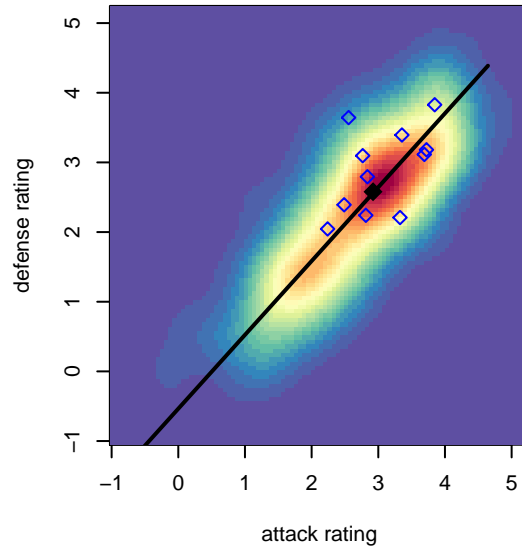

RSF Attack Academy B01

, CAS
 B01 total strength=1593
 attack=18.56 defense=13.18

alt names used:

RSF SOCCER ATTACK B01 ACADEMY (CAS)
 RSF SOCCER ATTACK B01 ACADEMY (CAS)
 RSF Attack
 RSF SOCCER ATTACK B01 ACADEMY (CAS)

Venues played:

2016 Albion Cup 2001 PUMA VELITE U16
 2016 Surf Cup Super White U16
 2016 Carlsbad Nov Nights College Showcase E
 2016 Nomads Thanksgiving 1st Division U16

RSF Attack Academy B01
 Dots are actual minus expected GF (blue circles) and GA (red triangles).
 Blue line is smoothed change in attack strength. Red is smoothed change in defense strength.

**attack and defense variance (black dot)
relative to other teams
and top 10 in region**

**attack and defense rating
relative to others at age
and all opponents in last 13 months**

**attack and defense rating
relative to others at age
and all opponents in last 13 months**

Performance relative to 13 month average

Performance relative to 13 month average

Distribution of opponents
 Red = Lose zone, Blue = Win zone, Green = Even
 Black line separates win/lose zones

lot. A=Neither has attack advantage, B=Opponent has both attack and defense advantage, C=Opponent has both attack and defense disadvantage, D=Both have