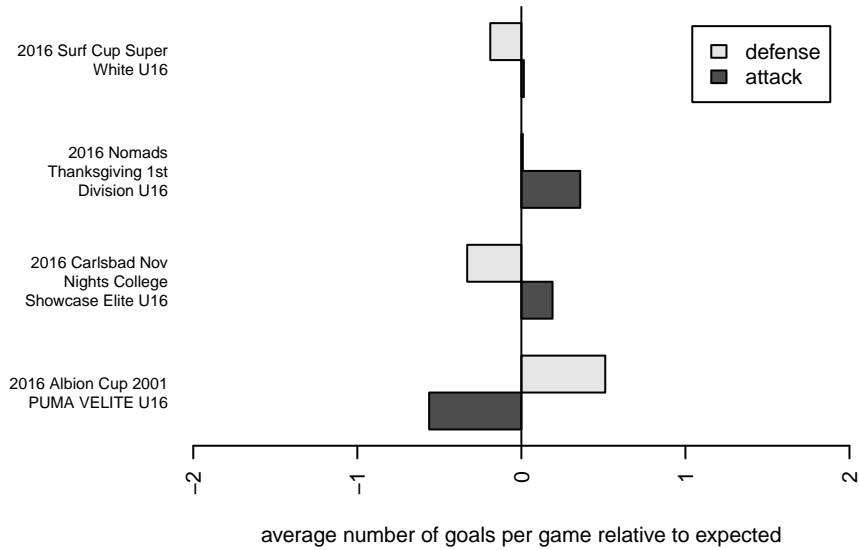

RSF Attack Academy B01

, CAS
 B01 total strength=1593
 attack=18.56 defense=13.18

alt names used:

RSF SOCCER ATTACK B01 ACADEMY (CAS)
 RSF SOCCER ATTACK B01 ACADEMY (CAS)
 RSF Attack
 RSF SOCCER ATTACK B01 ACADEMY (CAS)

Venues played:

2016 Albion Cup 2001 PUMA VELITE U16
 2016 Surf Cup Super White U16
 2016 Carlsbad Nov Nights College Showcase E
 2016 Nomads Thanksgiving 1st Division U16

RSF Attack Academy B01
 Dots are actual minus expected GF (blue circles) and GA (red triangles).
 Blue line is smoothed change in attack strength. Red is smoothed change in defense strength.

**attack and defense variance (black dot)
relative to other teams
and top 10 in region**

**attack and defense rating
relative to others at age
and all opponents in last 13 months**

**attack and defense rating
relative to others at age
and all opponents in last 13 months**

Performance relative to 13 month average

Performance relative to 13 month average

Distribution of opponents
 Red = Lose zone, Blue = Win zone, Green = Even
 Black line separates win/lose zones

lot. A=Neither has attack advantage, B=Opponent has both attack and defense advantage, C=Opponent has both attack and defense disadvantage, D=Both have