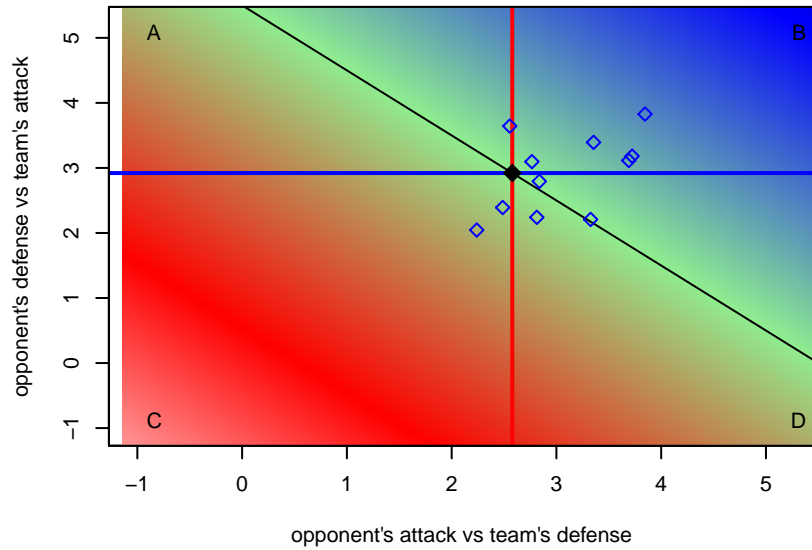

Venues played:

2016 Albion Cup 2001 PUMA VELITE U16
 2016 Surf Cup Super White U16
 2016 Carlsbad Nov Nights College Showcase E
 2016 Nomads Thanksgiving 1st Division U16

RSF Attack Academy B01
 Dots are actual minus expected GF (blue circles) and GA (red triangles).
 Blue line is smoothed change in attack strength. Red is smoothed change in defense strength.

**attack and defense variance (black dot)
relative to other teams
and top 10 in region**

**attack and defense rating
relative to others at age
and all opponents in last 13 months**

**attack and defense rating
relative to others at age
and all opponents in last 13 months**

Performance relative to 13 month average

Performance relative to 13 month average

Distribution of opponents
 Red = Lose zone, Blue = Win zone, Green = Even
 Black line separates win/lose zones

lot. A=Neither has attack advantage, B=Opponent has both attack and defense advantage, C=Opponent has both attack and defense disadvantage, D=Both have